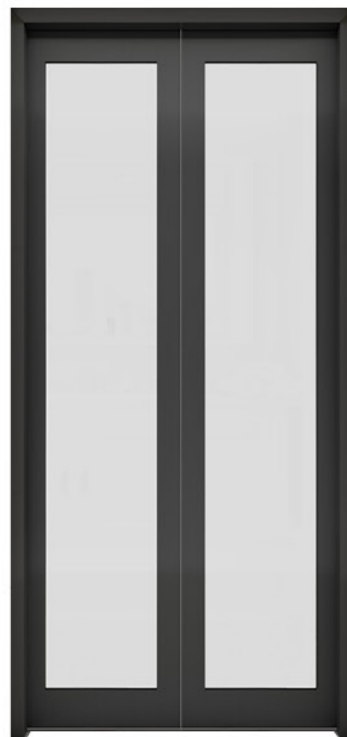

Landing door (optional)

厅门 (选配)

M045
黑钛发纹有框玻璃门
Black titanium hairline framed glass door