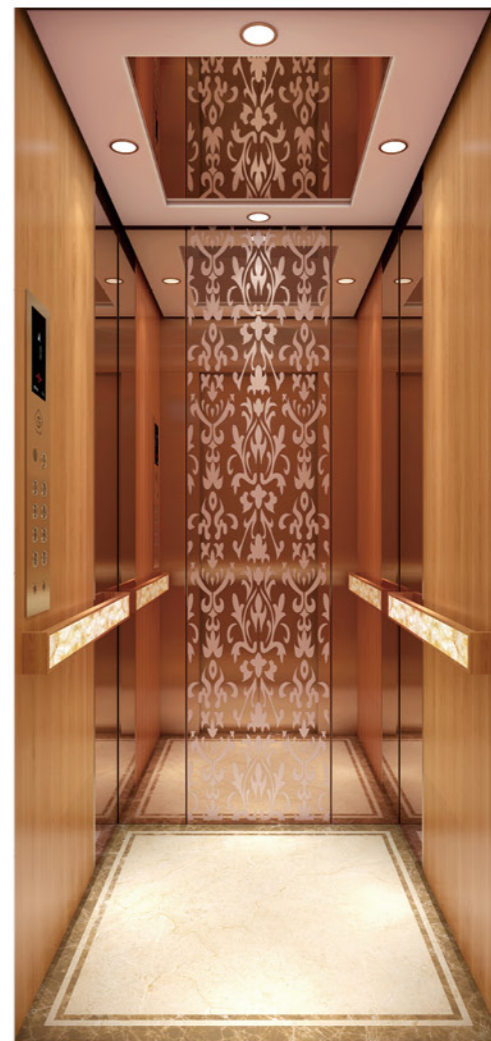

轿厢 360°全景展示  
Cabin 360 panoramic view

**ML-J114** 选配  
Optional

吊顶: 香槟金发纹不锈钢配亚克力透光板, LED 灯  
前壁: 发纹不锈钢  
侧壁: 覆膜钢板, 镜面不锈钢  
后壁: 覆膜钢板, 镜面蚀刻不锈钢  
轿门: 发纹不锈钢  
扶手: 钛金不锈钢单管  
地板: 标配 PVC (选配大理石)

Ceiling: Champagne gold hairline stainless steel with acrylic transparent, LED lighting  
Front wall: Hairline stainless steel  
Side wall: Pre-coated steel plate, mirror stainless steel  
Rear wall: Pre-coated steel plate, mirror etching stainless steel  
Car door: Hairline stainless steel  
Handrail: Titanium stainless steel tube  
Floor: Standard PVC (optional marble)

轿厢 360°全景展示  
Cabin 360 panoramic view

**ML-J84** 选配  
Optional

吊顶: 钢板白色烤漆、筒灯、玫瑰金镜面不锈钢  
前壁: 玫瑰金发纹不锈钢  
后壁: 玫瑰金镜面不锈钢、玫瑰金镜面不锈钢蚀刻  
侧壁: 木纹钢板、玫瑰金镜面不锈钢、拉丝不锈钢装饰条  
扶手: 工艺扶手  
地板: 标配 PVC (选配大理石)

Ceiling: steel plate white paint, LED lights, rose gold mirror stainless steel  
Front Wall: Rose gold hairline stainless steel  
Rear Wall: Rose gold mirror stainless steel, rose gold mirror stainless steel etching  
Side Wall: Wood grain steel plate, rose gold mirror stainless steel, brushed stainless steel decorative strip  
Handrail: Craft handrail  
Floor: standard PVC (optional marble)

轿厢 360°全景展示  
Cabin 360 panoramic view

Romantic European style  
浪漫欧式