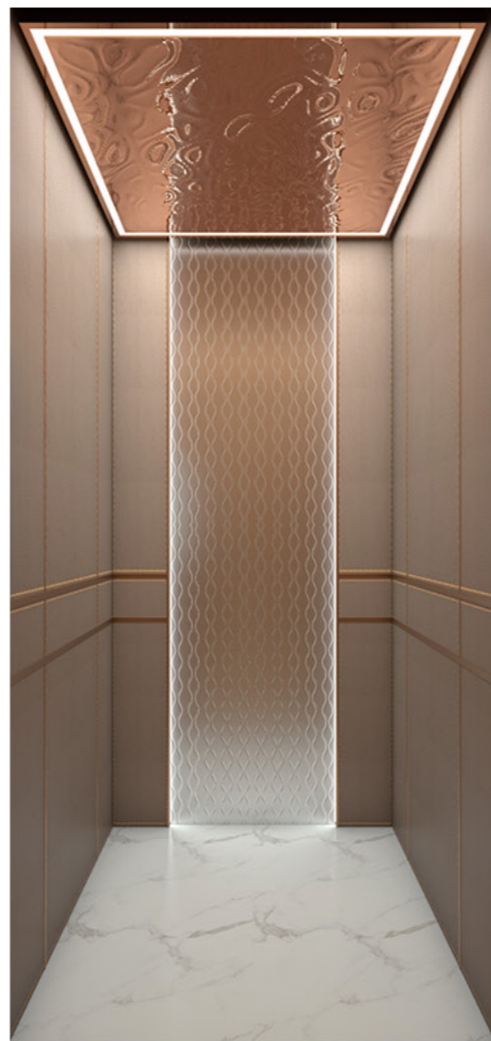

轿厢 360°全景展示  
Cabin 360 panoramic view

Romantic European style  
浪漫欧式

Romantic European style  
浪漫欧式

**ML-J112** 选配  
Optional

吊顶: 实木多层板白色烤漆, LED 灯带, LED 筒灯  
后壁: 喷砂香槟金镜面不锈钢, 香槟金镜面不锈钢  
侧壁: 香槟金镜面不锈钢, 木饰面板  
前壁: 喷砂香槟金不锈钢  
操纵箱: 横屏 - 钢化玻璃  
地板: 标配 PVC (选配大理石)

Ceiling: solid wood multilayer board mixed oil white, LED light strip, LED downlight  
Rear wall: sandblasting champagne gold stainless steel, champagne gold mirror stainless steel  
Side wall: champagne gold stainless steel, sprayed steel plate  
Front wall: sandblasting champagne gold stainless steel  
Control box: horizontal screen-tempered glass  
Floor: standard PVC (optional marble)

轿厢 360°全景展示  
Cabin 360 panoramic view

**ML-J113** 选配  
Optional

吊顶: 玫瑰金镜面水波纹板、LED 氛围灯  
后壁: 皮革硬包、玫瑰金装饰条、艺术不锈钢、暗藏氛围灯  
侧壁: 皮革硬包、玫瑰金装饰条  
前壁: 玫瑰金喷砂不锈钢  
轿门: 玫瑰金喷砂不锈钢 (选配)  
地板: 标配 PVC (选配大理石)

Ceiling: rose gold mirror stainless steel, LED ambient light  
Rear wall: leather trim, rose gold trim, art stainless steel, ambient light  
Side wall: leather trim, rose gold trim  
Front wall: rose gold sandblasted stainless steel  
Car door: rose gold sandblasted stainless steel (optional)  
Floor: standard PVC (optional marble)