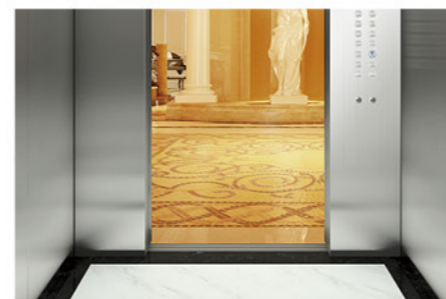

Classic safety elevator

安全电梯典范

Meilun APP

Meilun APP 还具有 7*24 小时全时安防功能，通过手机 APP，了解电梯运行情况，让您每一刻都能守护家人安全。

Meilun APP

Meilun APP also has the 7*24 hours full-time security function. With the help of mobile APP, you are well informed of the elevator operation state at any time, which enables you to protect your family every moment.

一键拨号

梅轮别墅电梯专用对讲，将 MIC、SPEAKER、操作功能集成为一体，可一键呼叫外线，也可随意拨打外线电话。

One-Button Dial

Meilun villa elevator is equipped with the one-button dial function, which integrates the intercom, MIC, SPEAKER and the operating functions. You can both dial to call outside and call with one button.

静谧生活享受

梅轮别墅电梯可根据客人需求（选配）滚轮导轨及静音接触器，让每一次骑行都“静”享美好！

Enjoy Quite Life

Meilun villa elevator is equipped with roller guide shoes and mute contactors, so that each ride will be an excellent quiet experience.

ARD 停电应急装置

为防止意外停电关人，电梯采用 ARD 应急平层电源，确保在突然断电后，能让电梯仍有足够的电力将乘客安全的送到最近的层站。

ARD Power Failure Emergency Device

In case of accidental power failure, the elevator uses ARD emergency levelling power to ensure that it still has enough power to send passengers to the nearest station safely.

先进的安全检测及保护功能，使主控制器对电梯的安全状态和井道内的状态了如指掌，即便有特殊情况发生，也能应对自如，充分保证您的安全。特有电压检测功能，当电网中的电压异常波动，影响到电梯的安全运行时，智能控制系统将自动发出警报并提供可靠的安全保护。

Through the advanced safety detection and protection function, the main controller is well informed about the elevator state and the situation in the shaft. It is adequately equipped to ensure your safety in case of emergency. A unique voltage detecting function is provided. When exceptional voltage fluctuations are detected in the power supply, the intellectual control system will give an alarm automatically and provide reliable safety protection.

Function table

电梯功能表

全面保护 General protection