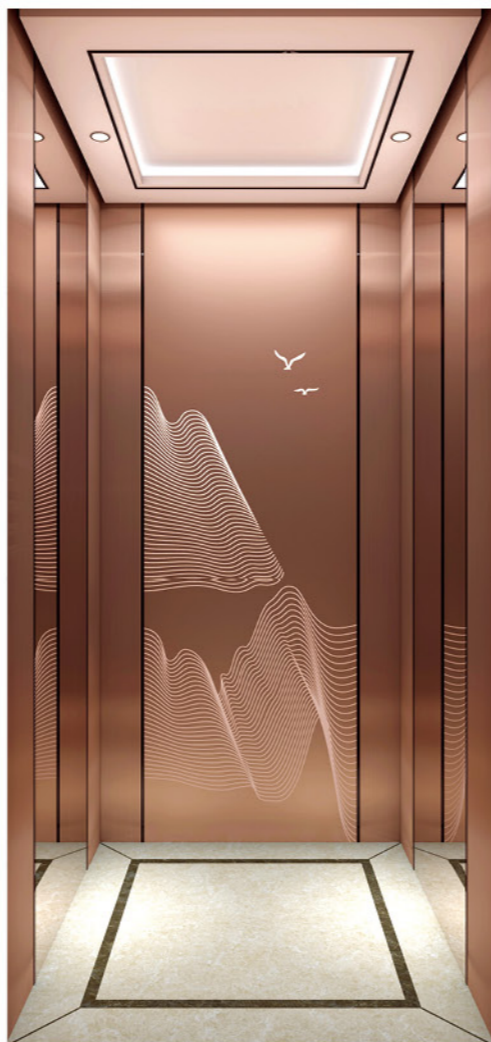

Elegant traditional style
雅致中式

ML-J106 选配
Optional

吊顶: 钢板白色烤漆, 黑钛不锈钢嵌条, 氛围灯带
后壁: 艺术光感玻璃, 黑钛不锈钢装饰条, 金属烤漆
侧壁: 金属烤漆, 中间黑钛镜面不锈钢
前壁: 金属烤漆
地板: 标配 PVC (选配大理石)

Ceiling: steel plate white paint, black titanium stainless steel molding, atmosphere light strip
Rear wall: artistic light-sensitive glass, black titanium stainless steel decorative strip, metal baking paint
Side wall: metal paint, black titanium mirror stainless steel in the middle
Front wall: metal paint
Floor: standard PVC (optional marble)

ML-J107 选配
Optional

吊顶: 钢板白色烤漆, LED 筒灯
后壁: 中间玫瑰金镜面蚀刻不锈钢, 两侧玫瑰金发纹不锈钢, 黑钛不锈钢装饰条
侧壁: 中间玫瑰金镜面不锈钢, 两侧玫瑰金发纹不锈钢, 黑钛不锈钢装饰条
前壁: 玫瑰金发纹不锈钢
轿门: 玫瑰金镜面不锈钢
地板: 标配 PVC (选配大理石)

Ceiling: steel plate white paint, LED downlight
Rear wall: middle rose gold mirror etching stainless steel, two side rose gold hairline stainless steel+black titanium stainless steel decorative strip
Side wall: middle rose gold mirror stainless steel two side rose gold hairline stainless steel+black titanium stainless steel decorative strip
Front wall: rose gold hairline stainless steel
Car door: rose gold hairline stainless steel
Floor: standard PVC (optional marble)

ML-J108 选配
Optional

吊顶: 钢板白色烤漆 +LED 筒灯
后壁: 中间古典花鸟、两侧白色皮革
侧壁: 中间古典花鸟、两侧白色皮革
前壁: 白色皮革
轿门: 镜面不锈钢
地板: 标配 PVC (选配大理石)

Ceiling: steel plate white paint+LED downlight
Rear wall: middle classical flowers and birds, two side white leather
Side wall: middle classical flowers and birds, two side white leather
Front wall: white leather
Car door: mirror stainless steel
Floor: standard PVC (optional marble)

ML-J109 选配
Optional

吊顶: 钢板白色烤漆, LED 氛围灯, 水晶亚克力灯条
后壁: 艺术不锈钢 (进口爵士白石材纹理), 艺术不锈钢 (进口胡桃木纹理), 氛围灯
侧壁: 艺术不锈钢 (进口胡桃木纹理), 黑钛镜面装饰条, 镜面不锈钢
前壁: 和纹不锈钢
地板: 标配 PVC (选配大理石)
*后壁立柱拐角, 圆弧处理